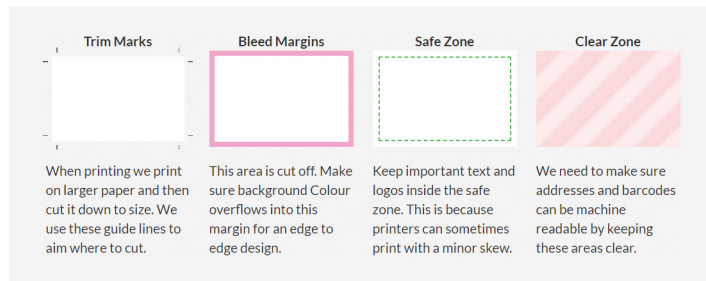

0.24 INCHES
(0.6 CM)

US 6" x 11" POSTCARD

SAFE ZONE
(10 3/4 X 5 3/4 INCHES)

TEMPLATE DIMENSIONS = 11.24 X 6.24 INCHES

0.24 INCHES
(0.6 CM)

US 6" x 11" POSTCARD

SAFE ZONE
(10 3/4 X 5 3/4 INCHES)

TEMPLATE DIMENSIONS = 11.24 X 6.24 INCHES

4.13 INCHES (10.49 CM)

3.14 INCHES
(7.97 CM)

**ADDRESS BOX
AND INDICIA AREA**