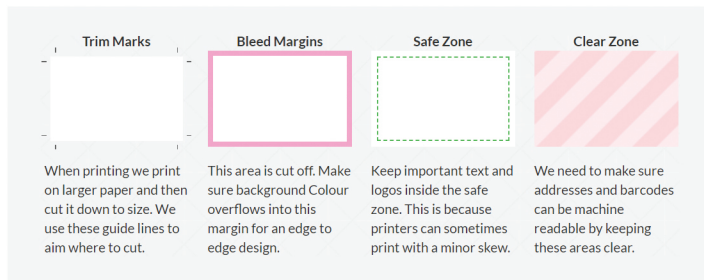

0.24 INCHES
(0.6 CM)

US 6" x 9" POSTCARD

SAFE ZONE
(8 3/4 X 5 3/4 INCHES)

TEMPLATE DIMENSIONS = 9.24 X 6.24 INCHES

0.24 INCHES
(0.6 CM)

US 6" x 9" POSTCARD

SAFE ZONE
(8 3/4 X 5 3/4 INCHES)

4.13 INCHES (10.49 CM)

2.93 INCHES
(7.44 CM)

**ADDRESS BOX
&
INDICIA
AREA**

TEMPLATE DIMENSIONS = 9.24 X 6.24 INCHES