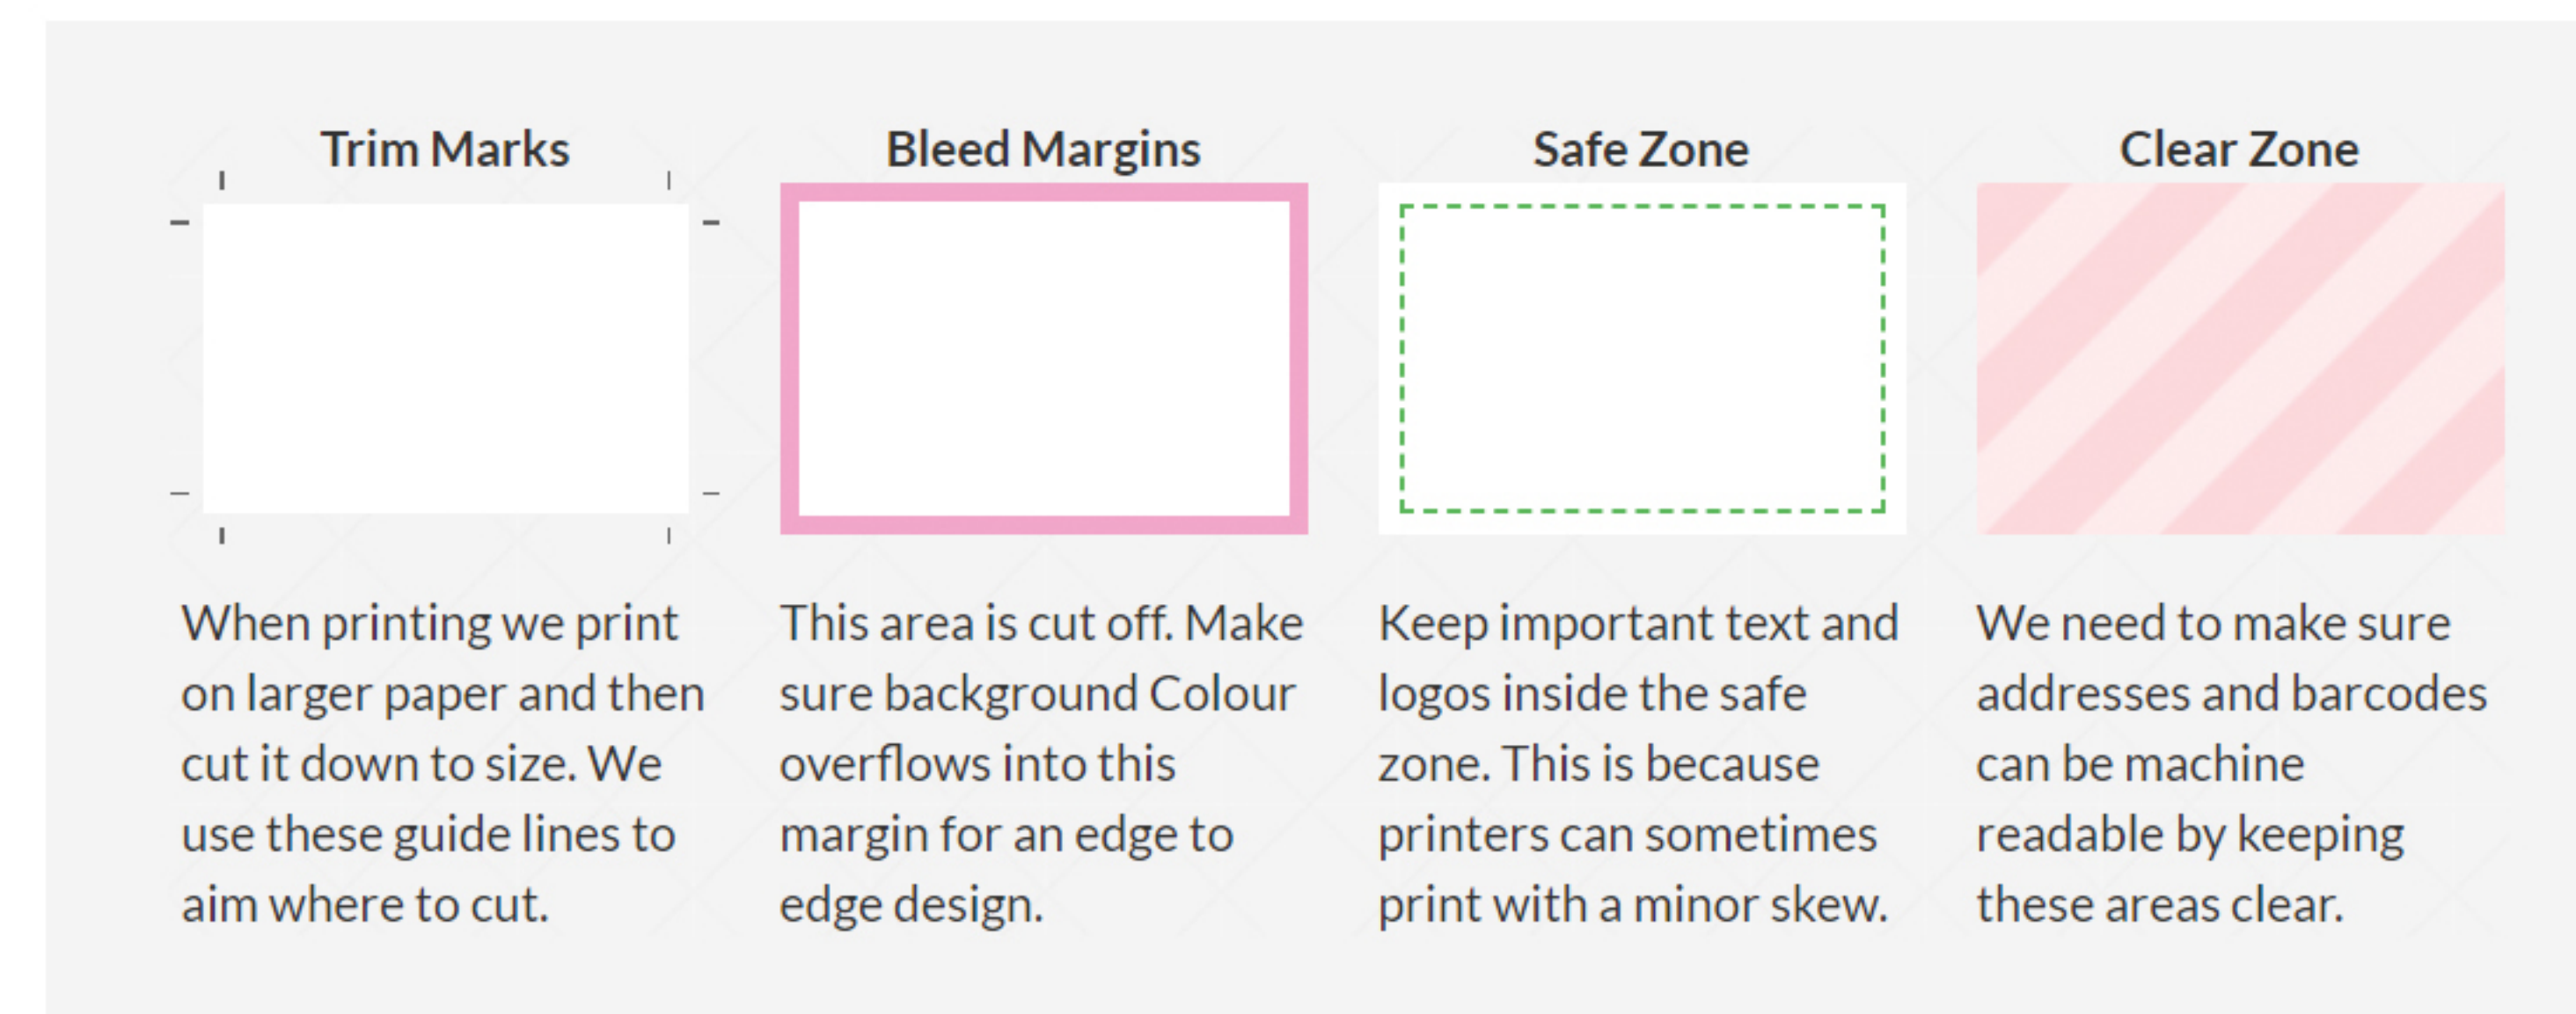

0.24 INCHES
(0.6 CM)

US 6" x 9" POSTCARD

SAFE ZONE
(8 3/4 X 5 3/4 INCHES)

TEMPLATE DIMENSIONS = 9.24 X 6.24 INCHES

0.24 INCHES
(0.6 CM)

US 6" x 9" POSTCARD

SAFE ZONE
(8 3/4 X 5 3/4 INCHES)

4.13 INCHES (10.49 CM)

2.93 INCHES
(7.44 CM)

**ADDRESS BOX
&
INDICIA
AREA**

TEMPLATE DIMENSIONS = 9.24 X 6.24 INCHES